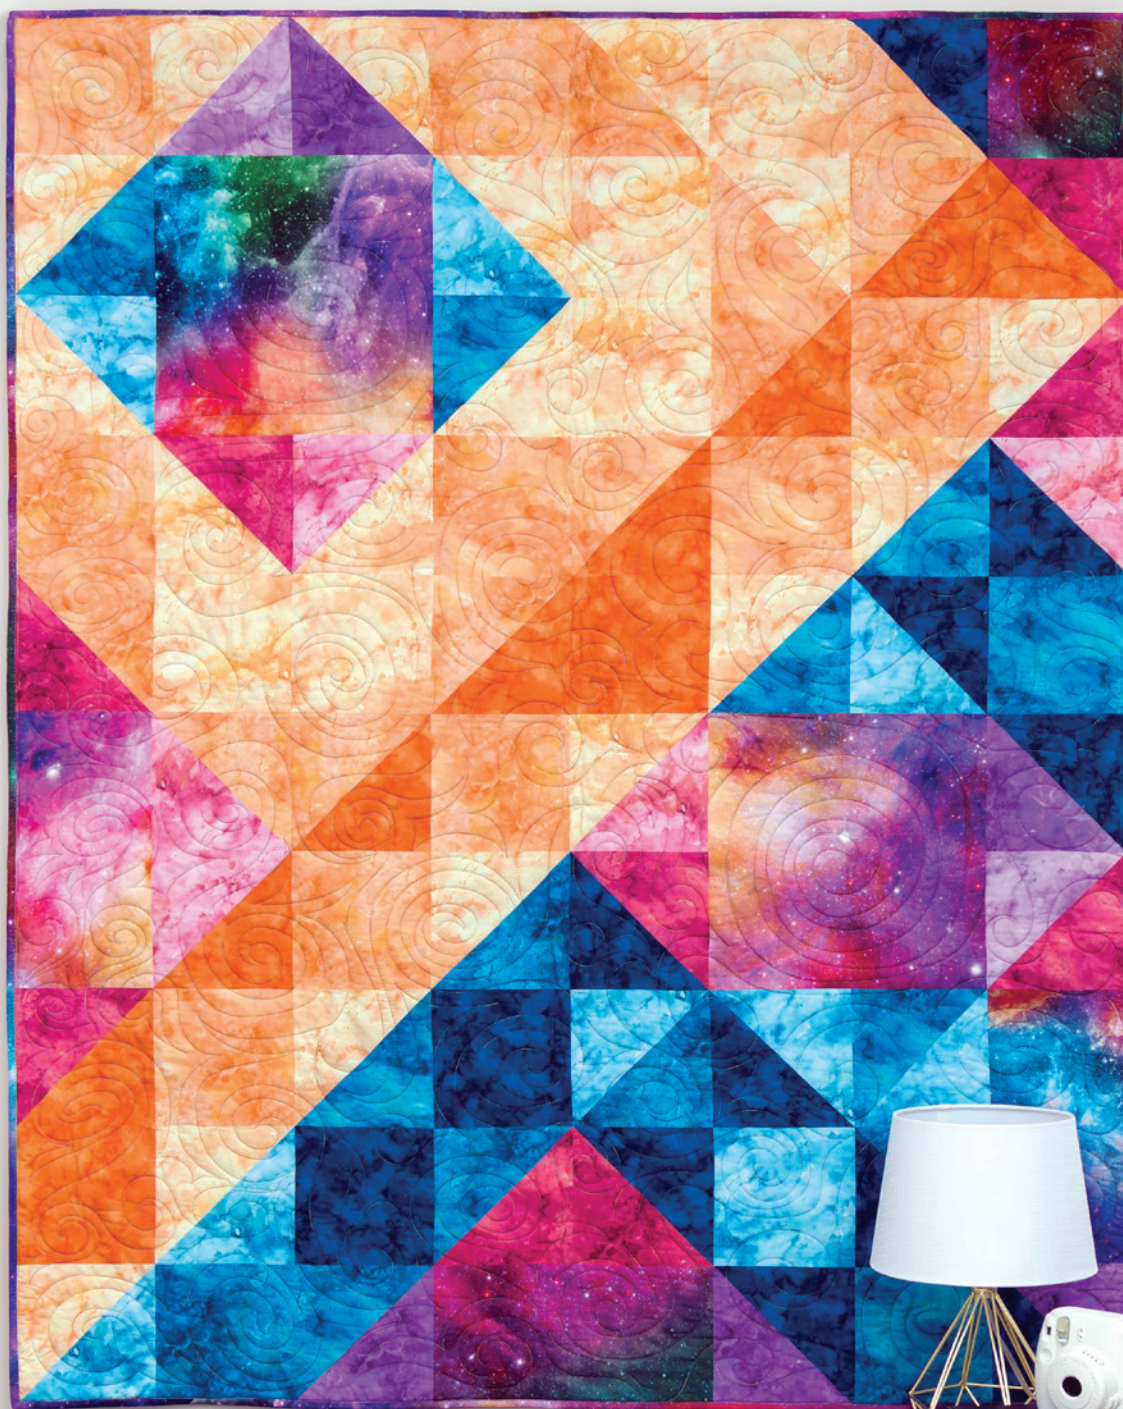

Artisan Spirit EXPRESSIONS

by Deborah Edwards

Artisan Spirit Expressions is a unique blender program of exquisitely detailed watercolor blenders and features a magnificent nebula panel!

Visit www.northcott.com to view the entire collection and use the Product Finder to locate a shop that carries this line.

Quilt: Continuing Reflection • 56" x 70" • by Jane Spolar of Quilt Poetry

 **NORTHCOTT**
Cottons that feel like silk
WWW.NORTHCOTT.COM