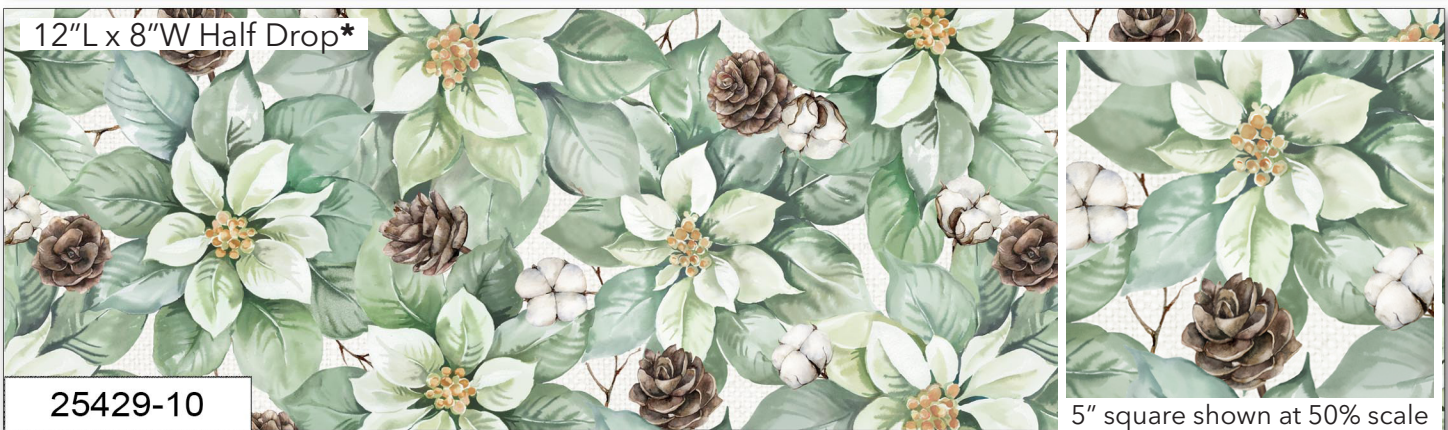

White Linen Christmas

by Northcott Studio

SELVAGE

SELVAGE

SELVAGE

*-Half Drop - Staggered 12" Vertically every 2nd repeat