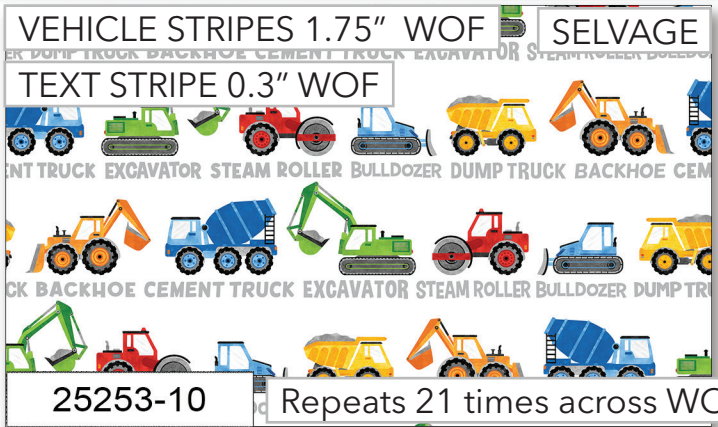

BUILD YOUR OWN WORLD

by Northcott Studio

SELVAGE

SELVAGE

SELVAGE