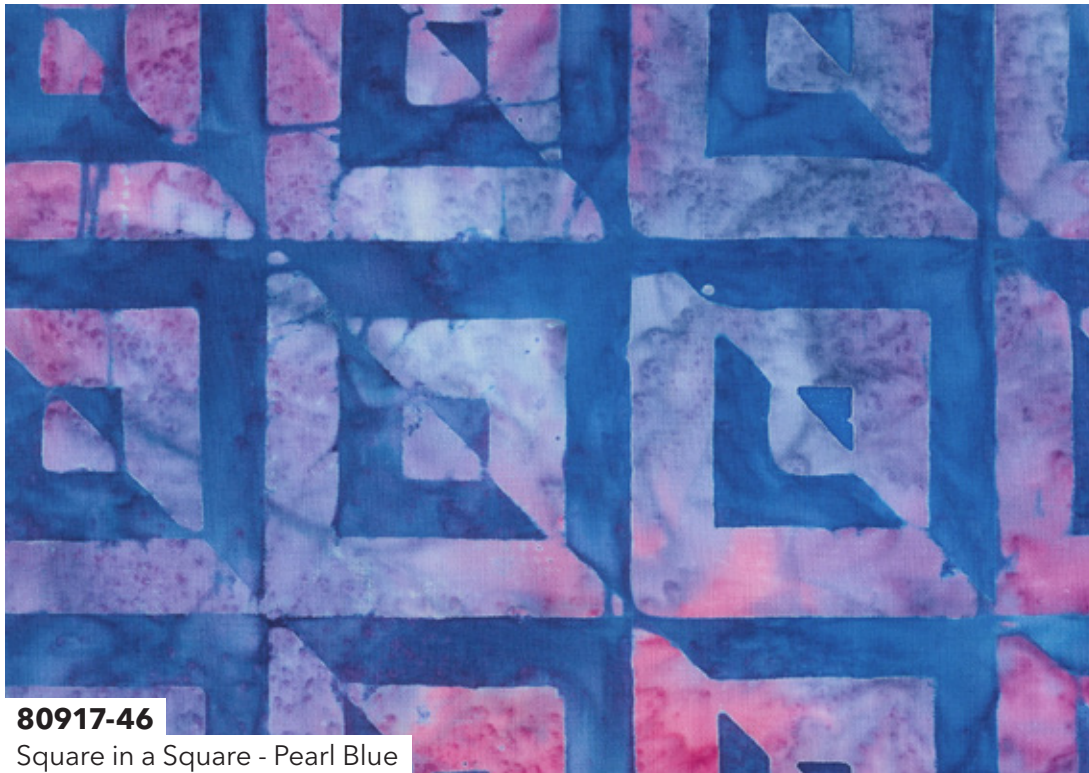

81000-495

Quilt Inspired Borders | Entire Collection 31 pcs, 4 colorways
Shipping December 2022 | Order by July 25 2022 | Scale approx. 80%
April 2022 Release

80917-46

Square in a Square - Pearl Blue

81000-800