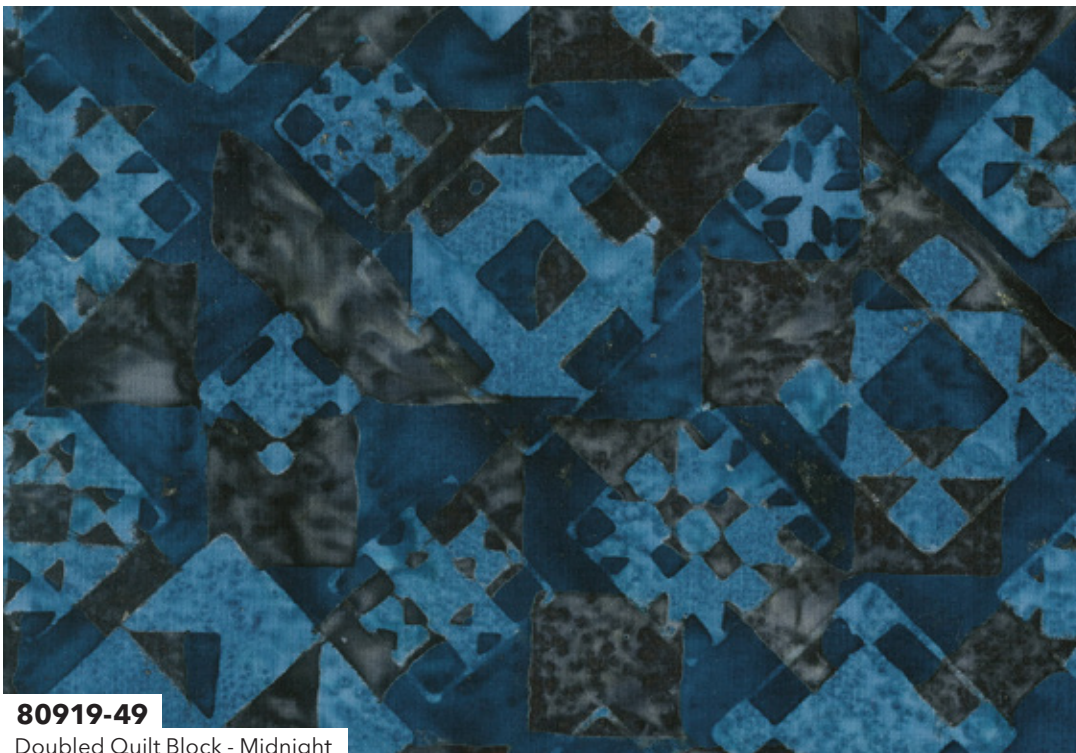

Quilt Inspired BORDERS

COOL

Quilt Inspired Borders | Entire Collection 31 pcs, 4 colorways
 Shipping December 2022 | Order by July 25 2022 | Scale approx. 80%
 April 2022 Release

80919-44

Doubled Quilt Block - Got the Blues

81000-440

81300-92

81600-46

81300-46

80919-49

Doubled Quilt Block - Midnight

81204-10

81600-90