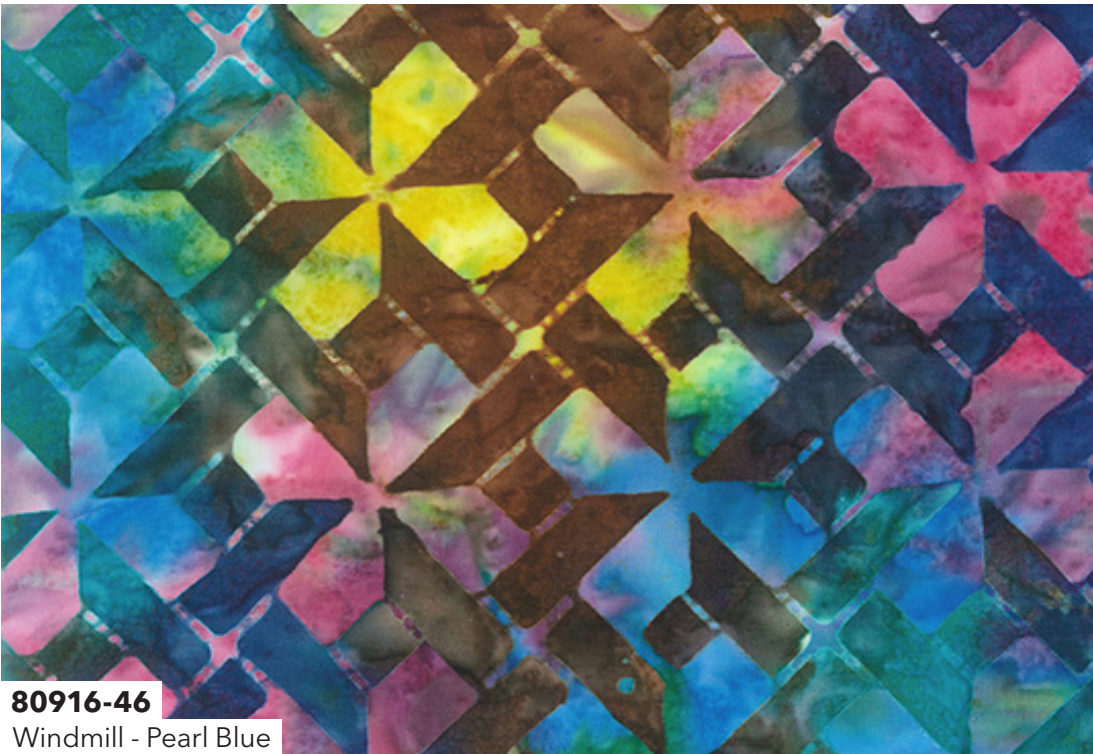

80916-46

Windmill - Pearl Blue