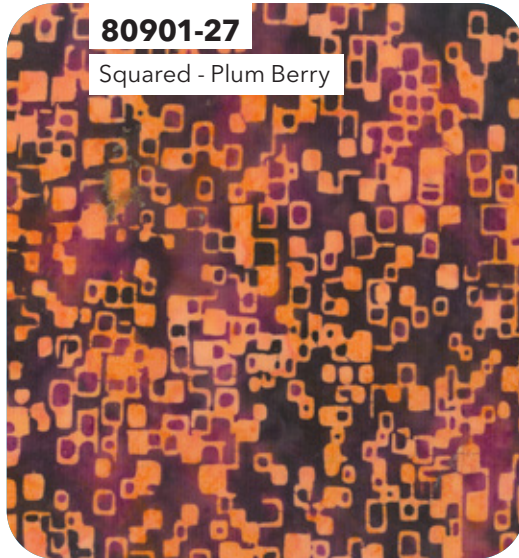

Crossroads Orange Crush

ESSENTIALS

Crossroads | Entire Collection 24 pcs, 4 colorways
Shipping January 2023 | Order by August 25 2022 | Scale approx. 40%
April 2022 Release