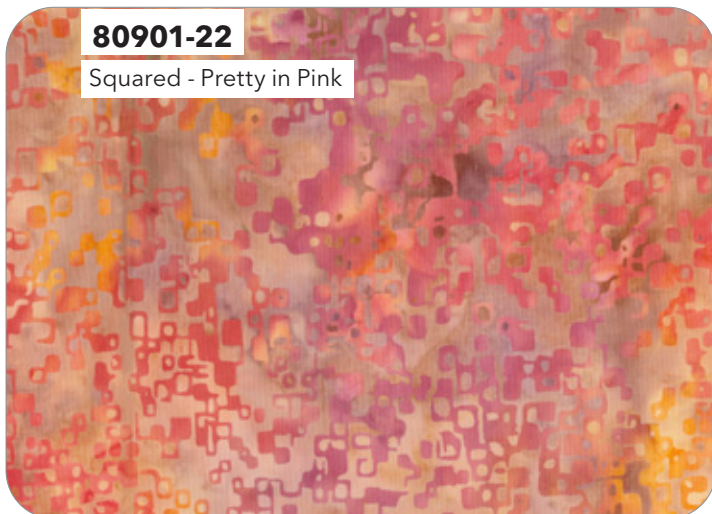

Crossroads Orange Crush

ESSENTIALS

Crossroads | Entire Collection 24 pcs, 4 colorways
Shipping January 2023 | Order by August 25 2022 | Scale approx. 40%
April 2022 Release