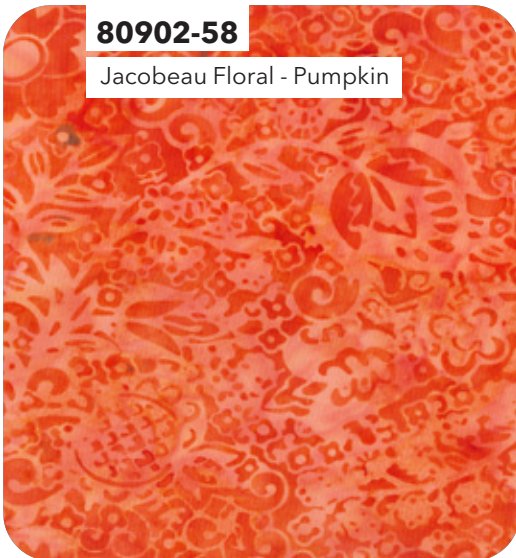

Crossroads Orange Crush

ESSENTIALS

Crossroads | Entire Collection 24 pcs, 4 colorways
Shipping January 2023 | Order by August 25 2022 | Scale approx. 40%
April 2022 Release