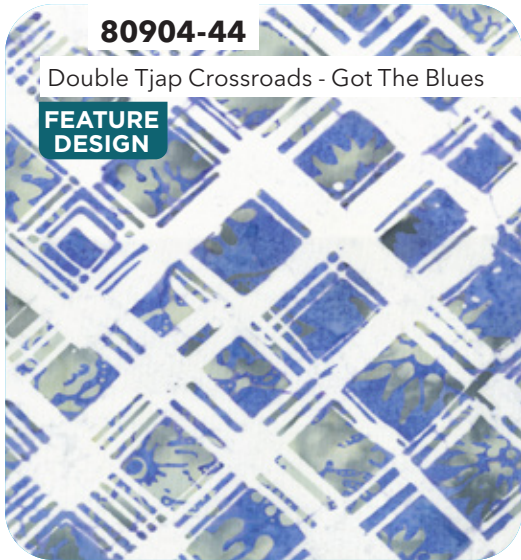

# Crossroads Blue & Red

ESSENTIALS

**80904-44**

Double Tjap Crossroads - Got The Blues

**FEATURE  
DESIGN**

**80902-93**

Jacobeau Floral - Gray

**81202-10**

**81300-32**

**80902-44**

Jacobeau Floral - Got The Blues

**80903-44**

Daisy Squares - Got The Blues

**81300-44**

**81000-467**

**80902-24**

Jacobeau Floral - Lipstick Red

**80900-45**

Graphics - Indigo

**80901-24**

Squared - Lipstick Red

**Crossroads** | Entire Collection 24 pcs, 4 colorways  
 Shipping January 2023 | Order by August 25 2022 | Scale approx. 40%  
 April 2022 Release