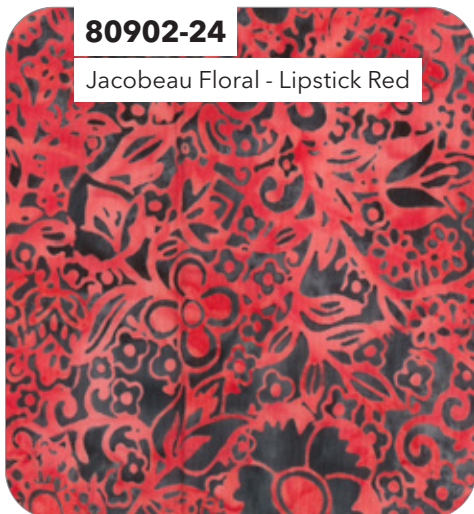

# Crossroads Blue & Red

ESSENTIALS

**80904-44**

Double Tjap Crossroads - Got The Blues

**FEATURE  
DESIGN**

**80902-93**

Jacobeau Floral - Gray

**81202-10**

**81300-32**

**80902-44**

Jacobeau Floral - Got The Blues

**80903-44**

Daisy Squares - Got The Blues

**81300-44**

**81000-467**

**80902-24**

Jacobeau Floral - Lipstick Red

**80900-45**

Graphics - Indigo

**80901-24**

Squared - Lipstick Red

**Crossroads** | Entire Collection 24 pcs, 4 colorways  
 Shipping January 2023 | Order by August 25 2022 | Scale approx. 40%  
 April 2022 Release