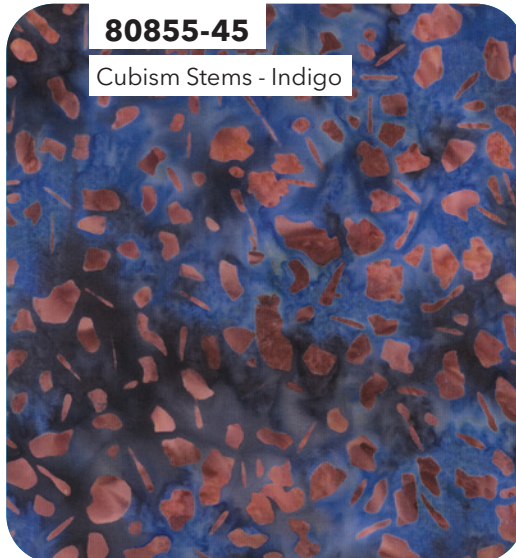

Daisy Bouquet - Dark Teal

80850-53

Pebbles and Daisies - Sunflow

**Pebbles & Daisies** | Entire Collection 27 pcs, 4 colorways  
Shipping November 2022 | Order by June 25 2022 | Scale approx. 50%  
January 2022 Release

# Pebbles & Daisies

Sea side

ESSENTIALS

80854-44

A-Double tjak - Got the Blues

80852-36

Pressed Flowers - Mocha

81300-92

81000-384

80852-44

Pressed Flowers - Got the Blues

80855-45

Cubism Stems - Indigo

81000-467

81300-36

80850-36