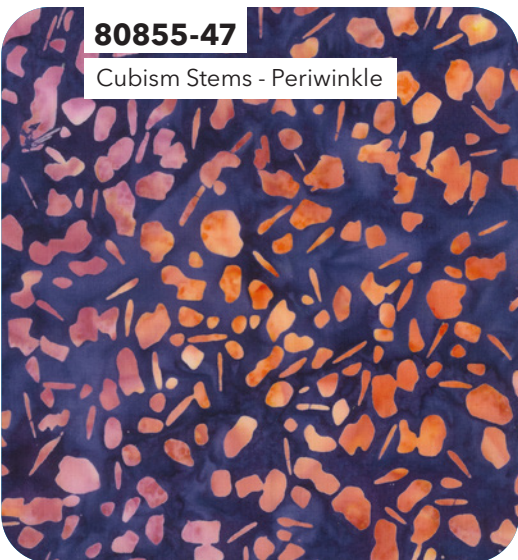

## Spring Blossom

### ESSENTIALS

80851-45

Daisy Bouquet - Indigo

80853-23

Wildflower - Raspberry

81205-10

81300-21

81300-22

80855-32

Cubism Stems - Burnt Orange

80855-47

Cubism Stems - Periwinkle

81000-830

81600-57

81300-32

80850-20