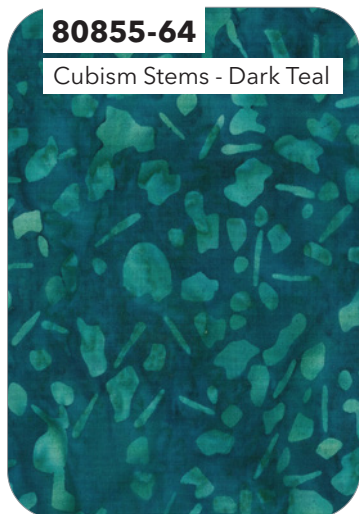

80852-52

Pressed Flowers - Peach

80850-66

Pebbles and Daisies - Ocean Mist

81000-625

81000-633

80855-64

Cubism Stems - Dark Teal

80854-57

B-Single tjap - Cheese Sauce

80853-24

Wildflower - Lipstick Red

80852-56

Pressed Flowers - Tangerine

**Pebbles & Daisies** | Entire Collection 27 pcs, 4 colorways  
Shipping November 2022 | Order by June 25 2022 | Scale approx. 50%  
January 2022 Release