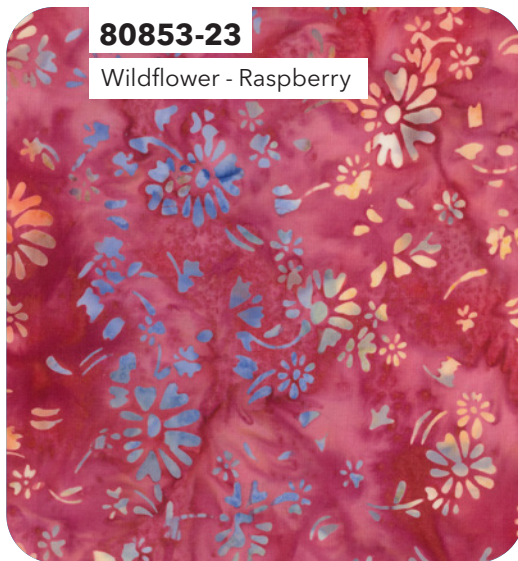

80853-23

Wildflower - Raspberry