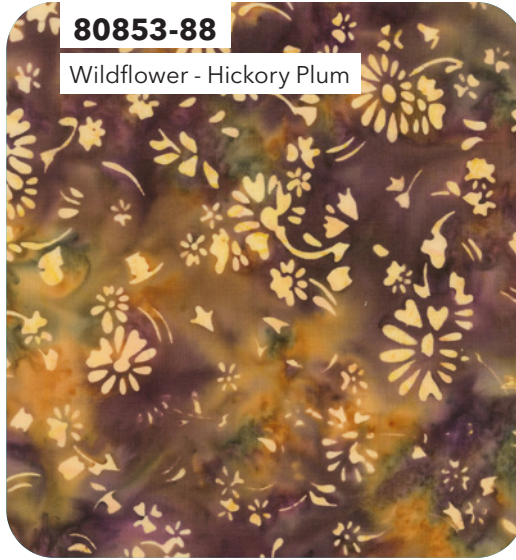

80853-88

Wildflower - Hickory Plum