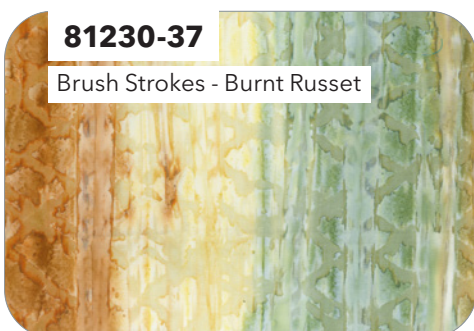

NEW!

BRUSH STROKES

REORDERABLE
R

81230-80 Brush Strokes - Mauve

81230-61 Brush Strokes - Caribbean

81230-65 Brush Strokes - Seafoam

81230-22 Brush Strokes - Pretty in Pink

81230-28
Brush Strokes - Pink Punch

81230-27
Brush Strokes - Plum Berry

81230-46
Brush Strokes - Pearl Blue

81230-50
Brush Strokes - Pale Yellow

81230-37
Brush Strokes - Burnt Russet

81230-64
Brush Strokes - Dark Teal

81230-97
Brush Strokes - Ebony

81230-75
Brush Strokes - Avocado

81230-54
Brush Strokes - Sunshine Yellow

New Brush Strokes | Entire Collection 13 pcs | Shipping August 2022
Order by March 25 2022 | Scale approx. 18% | January 2022 Release