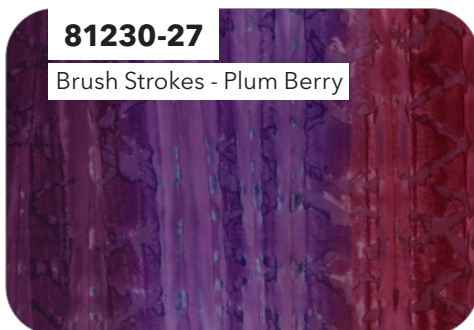

NEW!

BRUSH STROKES

REORDERABLE
R

81230-80 Brush Strokes - Mauve

81230-61 Brush Strokes - Caribbean

81230-65 Brush Strokes - Seafoam

81230-22 Brush Strokes - Pretty in Pink

81230-28
Brush Strokes - Pink Punch

81230-27
Brush Strokes - Plum Berry

81230-46
Brush Strokes - Pearl Blue

81230-50
Brush Strokes - Pale Yellow

81230-37
Brush Strokes - Burnt Russet

81230-64
Brush Strokes - Dark Teal

81230-97
Brush Strokes - Ebony

81230-75
Brush Strokes - Avocado

81230-54
Brush Strokes - Sunshine Yellow

New Brush Strokes | Entire Collection 13 pcs | Shipping August 2022
Order by March 25 2022 | Scale approx. 18% | January 2022 Release