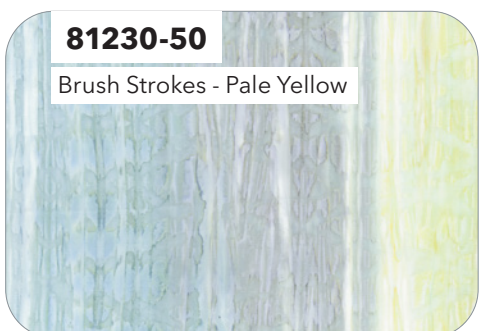

NEW!

BRUSH STROKES

REORDERABLE
R

81230-80 Brush Strokes - Mauve

81230-61 Brush Strokes - Caribbean

81230-65 Brush Strokes - Seafoam

81230-22 Brush Strokes - Pretty in Pink

81230-28
Brush Strokes - Pink Punch

81230-27
Brush Strokes - Plum Berry

81230-46
Brush Strokes - Pearl Blue

81230-50
Brush Strokes - Pale Yellow

81230-37
Brush Strokes - Burnt Russet

81230-64
Brush Strokes - Dark Teal

81230-97
Brush Strokes - Ebony

81230-75
Brush Strokes - Avocado

81230-54
Brush Strokes - Sunshine Yellow

New Brush Strokes | Entire Collection 13 pcs | Shipping August 2022
Order by March 25 2022 | Scale approx. 18% | January 2022 Release