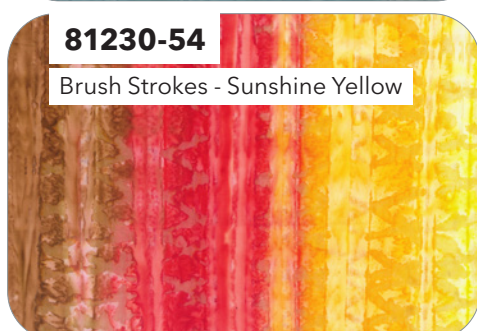

NEW!

BRUSH STROKES

REORDERABLE
R

81230-80 Brush Strokes - Mauve

81230-61 Brush Strokes - Caribbean

81230-65 Brush Strokes - Seafoam

81230-22 Brush Strokes - Pretty in Pink

81230-28
Brush Strokes - Pink Punch

81230-27
Brush Strokes - Plum Berry

81230-46
Brush Strokes - Pearl Blue

81230-50
Brush Strokes - Pale Yellow

81230-37
Brush Strokes - Burnt Russet

81230-64
Brush Strokes - Dark Teal

81230-97
Brush Strokes - Ebony

81230-75
Brush Strokes - Avocado

81230-54
Brush Strokes - Sunshine Yellow

New Brush Strokes | Entire Collection 13 pcs | Shipping August 2022
Order by March 25 2022 | Scale approx. 18% | January 2022 Release