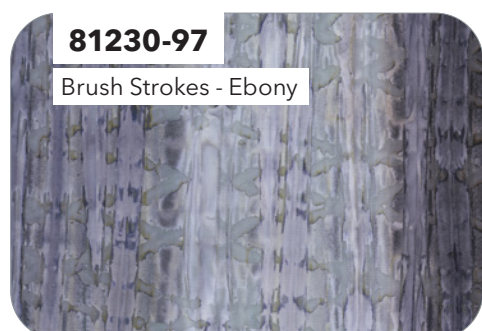

NEW!

BRUSH STROKES

REORDERABLE
R

81230-80 Brush Strokes - Mauve

81230-61 Brush Strokes - Caribbean

81230-65 Brush Strokes - Seafoam

81230-22 Brush Strokes - Pretty in Pink

81230-28
Brush Strokes - Pink Punch

81230-27
Brush Strokes - Plum Berry

81230-46
Brush Strokes - Pearl Blue

81230-50
Brush Strokes - Pale Yellow

81230-37
Brush Strokes - Burnt Russet

81230-64
Brush Strokes - Dark Teal

81230-97
Brush Strokes - Ebony

81230-75
Brush Strokes - Avocado

81230-54
Brush Strokes - Sunshine Yellow

New Brush Strokes | Entire Collection 13 pcs | Shipping August 2022
Order by March 25 2022 | Scale approx. 18% | January 2022 Release