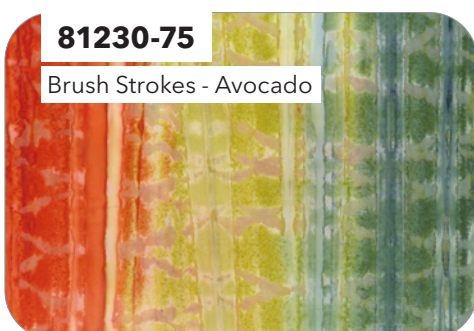

NEW!

BRUSH STROKES

REORDERABLE
R

81230-80 Brush Strokes - Mauve

81230-61 Brush Strokes - Caribbean

81230-65 Brush Strokes - Seafoam

81230-22 Brush Strokes - Pretty in Pink

81230-28
Brush Strokes - Pink Punch

81230-27
Brush Strokes - Plum Berry

81230-46
Brush Strokes - Pearl Blue

81230-50
Brush Strokes - Pale Yellow

81230-37
Brush Strokes - Burnt Russet

81230-64
Brush Strokes - Dark Teal

81230-97
Brush Strokes - Ebony

81230-75
Brush Strokes - Avocado

81230-54
Brush Strokes - Sunshine Yellow

New Brush Strokes | Entire Collection 13 pcs | Shipping August 2022
Order by March 25 2022 | Scale approx. 18% | January 2022 Release