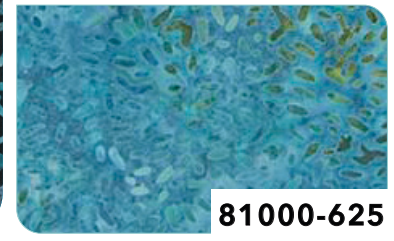

DESTINATION

ARCTIC CIRCLE

ESSENTIALS

Destination: Arctic Circle | Entire Collection 16 pcs, 1 colorway
Shipping July 2022 | Order by February 22, 2022 | Scale approx. 33%
September 2021 Release