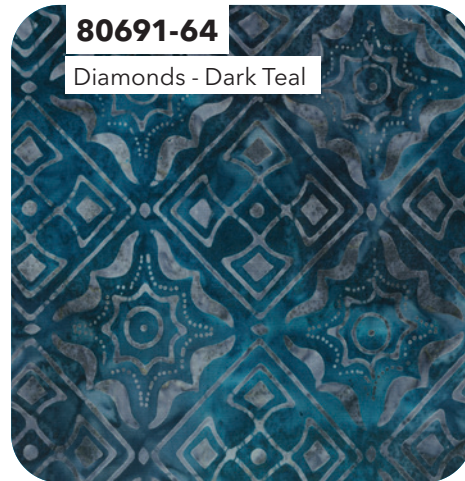

DESTINATION

ARCTIC CIRCLE

ESSENTIALS

Destination: Arctic Circle | Entire Collection 16 pcs, 1 colorway
Shipping July 2022 | Order by February 22, 2022 | Scale approx. 33%
September 2021 Release