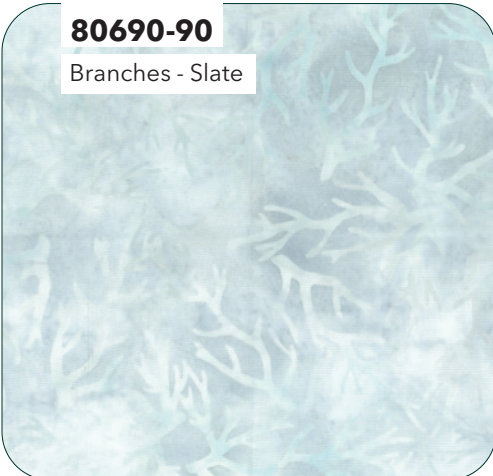

ARCTIC CIRCLE

ESSENTIALS

80696-63 Leaves - Teal

80690-65 Branches - Seafoam

81600-94

81300-63

81000-998

80690-90 Branches - Slate

80690-94 Branches - Charcoal

80691-36 Diamonds - Dark Brown

80694-94 Checkers - Charcoal

80693-66 Stripes - Ocean Mist, stripe runs LOF

80696-64 Leaves - Dark Teal

Destination: Arctic Circle | Entire Collection 16 pcs, 1 colorway
Shipping July 2022 | Order by February 22, 2022 | Scale approx. 33%
September 2021 Release