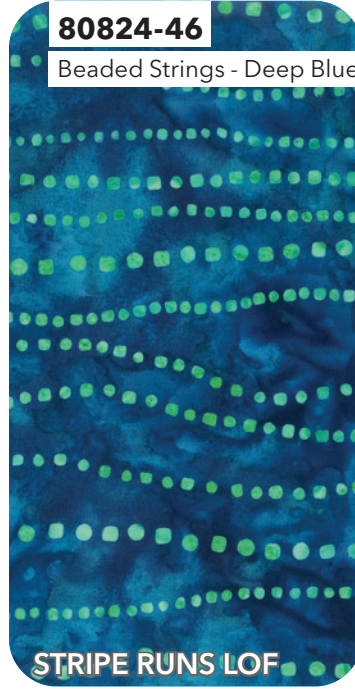

Winter Wonder

© Patrick Lose for Banyan Batiks

Mint Frost

ESSENTIALS

80826-63

Dash Away All - Teal

80824-46

Beaded Strings - Deep Blue

81205-10

81600-40

81600-43

81600-71

81000-610

81000-732

80822-10

Flurries - Snow

Winter Wonder

© Patrick Lose for Banyan Batiks

ESSENTIALS

80826-24

Dash Away All - Red

80824-79

Beaded Strings - Dark Green

STRIPE RUNS LOF

80823-24

Snow and Sprigs - Red

80825-24

Checkered Dots - Red

80821-62

Beaded Circle - Tropical Blue

80827-74

Sprigs - Olive