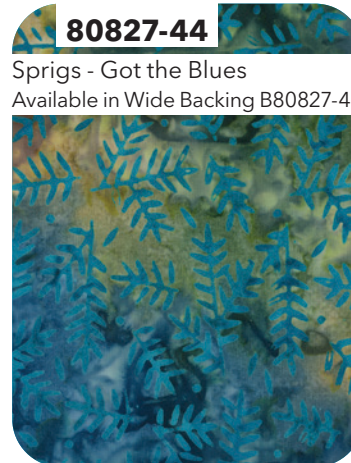

Winter Wonder

© Patrick Lose for Banyan Batiks

Mint Frost

ESSENTIALS

80826-63

Dash Away All - Teal

80824-46

Beaded Strings - Deep Blue

81000-740

81600-71

81000-625

81600-42

81600-71

81000-625

80823-74

Snow and Sprigs - Olive

80823-24

Snow and Sprigs - Red

80825-24

Checkered Dots - Red

80821-62

Beaded Circle - Tropical Blue

80827-74

Sprigs - Olive

80827-44

Sprigs - Got the Blues
Available in Wide Backing B80827-44

80820-62

Winter Wonder - Tropical Blue

Winter Wonder | Entire Collection 19 pcs, 2 colorways
Shipping May 2022 | Order by December 23 2021 | Scale approx. 45%
September 2021 Release