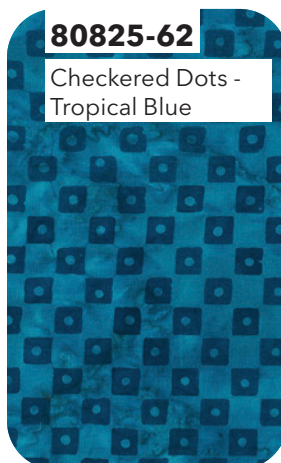

81205-10

81600-40

81600-43

81600-71

81000-610

81000-732

80822-10

Flurries - Snow

80822-43

Flurries - Light Blue

80822-72

Flurries - Citrus Green

80823-62

Snow and Sprigs - Tropical Blue

80820-74

Winter Wonder - Olive

80825-74

Checkered Dots - Olive

80825-62

Checkered Dots - Tropical Blue

80821-74

Beaded Circle - Olive

Winter Wonder | Entire Collection 19 pcs, 2 colorways
Shipping May 2022 | Order by December 23 2021 | Scale approx. 45%
September 2021 Release

80823-24

Snow and Sprigs - Red

80825-24

Checkered Dots - Red

80821-62

Beaded Circle - Tropical Blue

80827-74

Sprigs - Olive