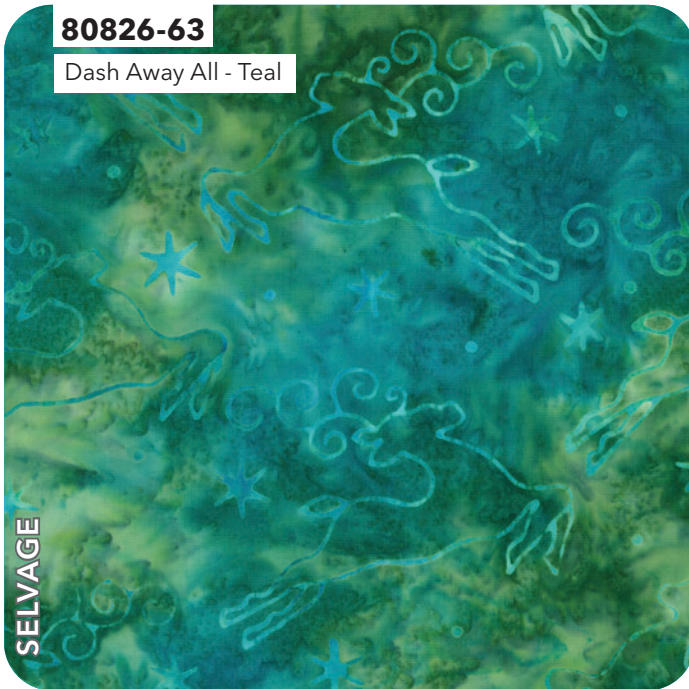

Winter Wonder

© Patrick Lose for Banyan Batiks

Mint Frost

ESSENTIALS

80826-63

Dash Away All - Teal

80824-46

Beaded Strings - Deep Blue

81205-10

81600-40

81600-43

81600-71

81000-610

81000-732

80822-10

Flurries - Snow

Winter Wonder

© Patrick Lose for Banyan Batiks

ESSENTIALS

80826-24

Dash Away All - Red

80824-79

Beaded Strings - Dark Green

STRIPE RUNS LOF

80823-24

Snow and Sprigs - Red

80825-24

Checkered Dots - Red

80821-62

Beaded Circle - Tropical Blue

80827-74

Sprigs - Olive