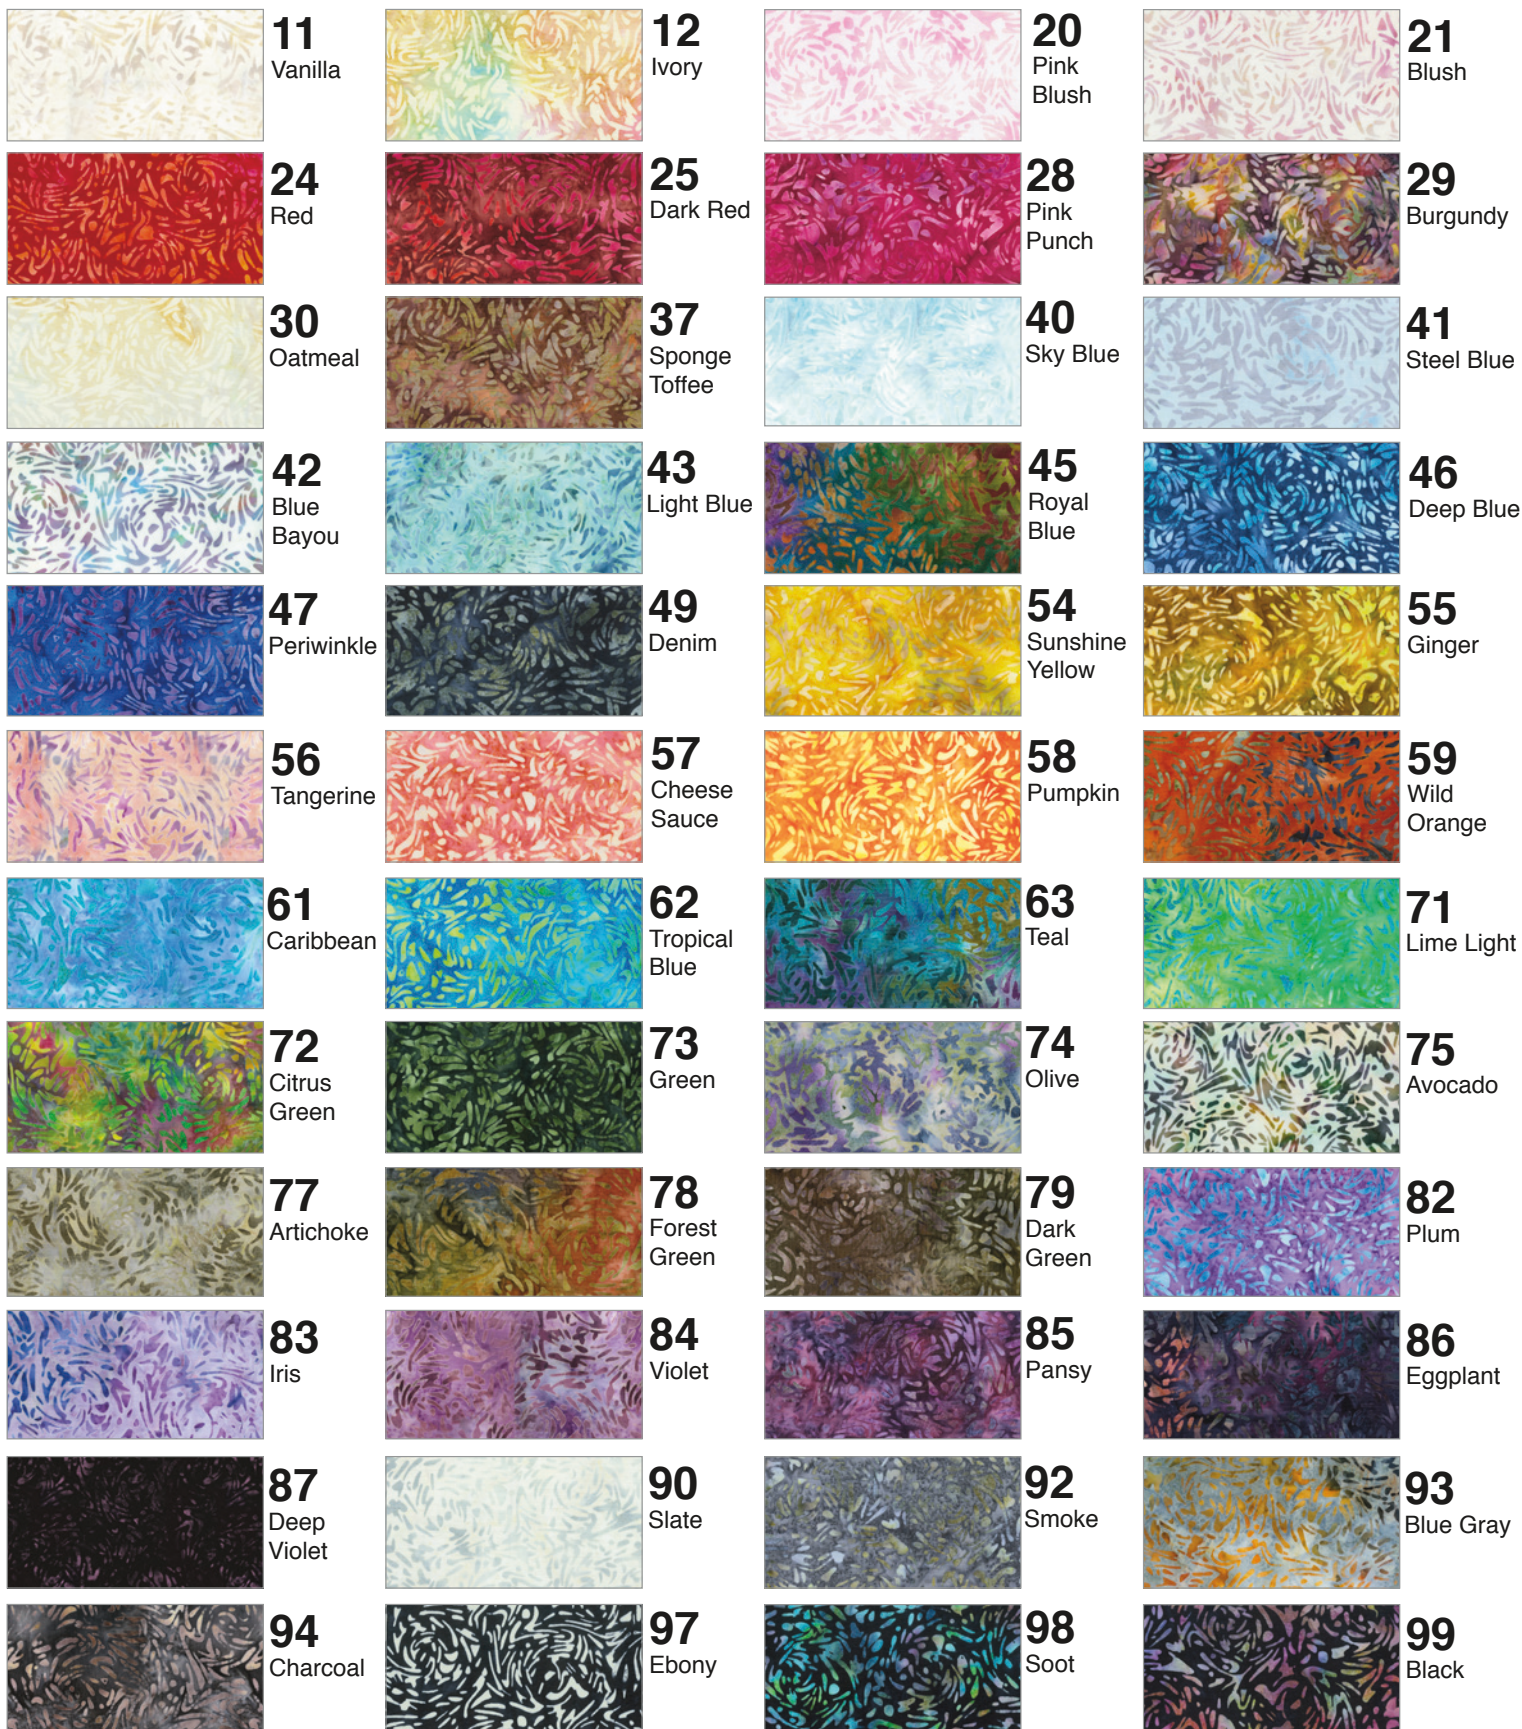

# BANYAN BFFs

Your Best Friends for Quilting

Designed by Karen Gibbs

81600

**Banyan BFF** | Entire Collection 48 pcs | Shipping August 2021  
Reorderable | Scale approx. 27% | January 2021 Release