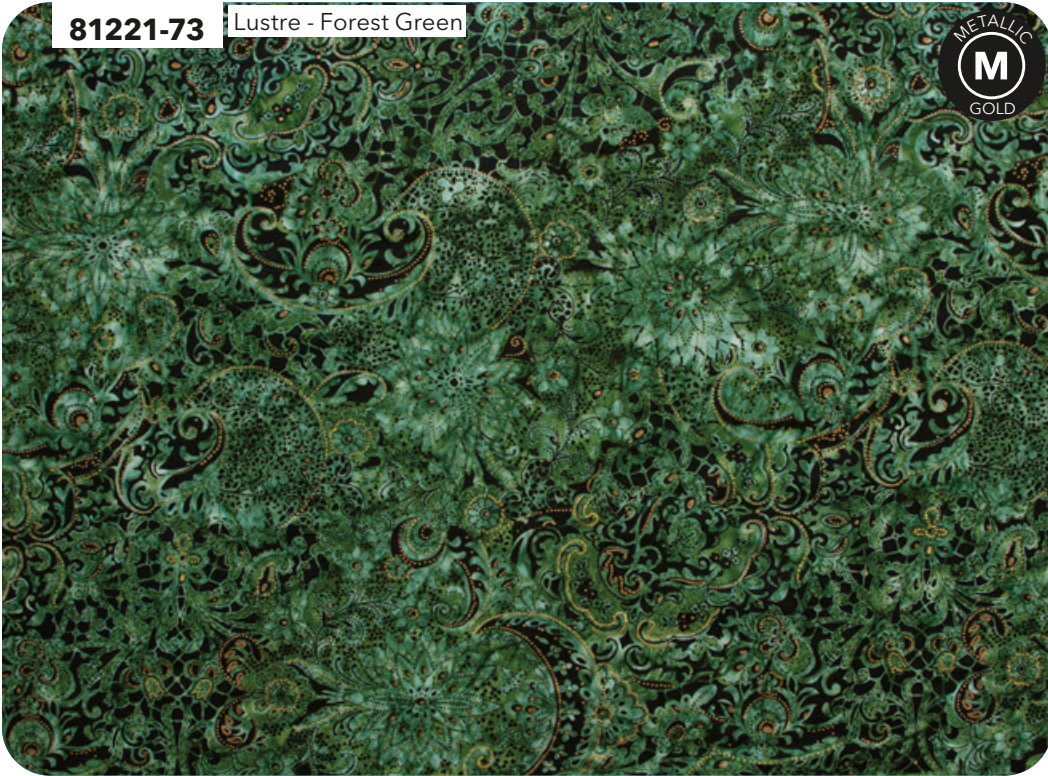

NEW!

Lustre

REORDERABLE
R

ESSENTIALS

New Lustre | Entire Collection 10 pcs | Shipping June 2021
Scale approx. 21% | September 2020 Release