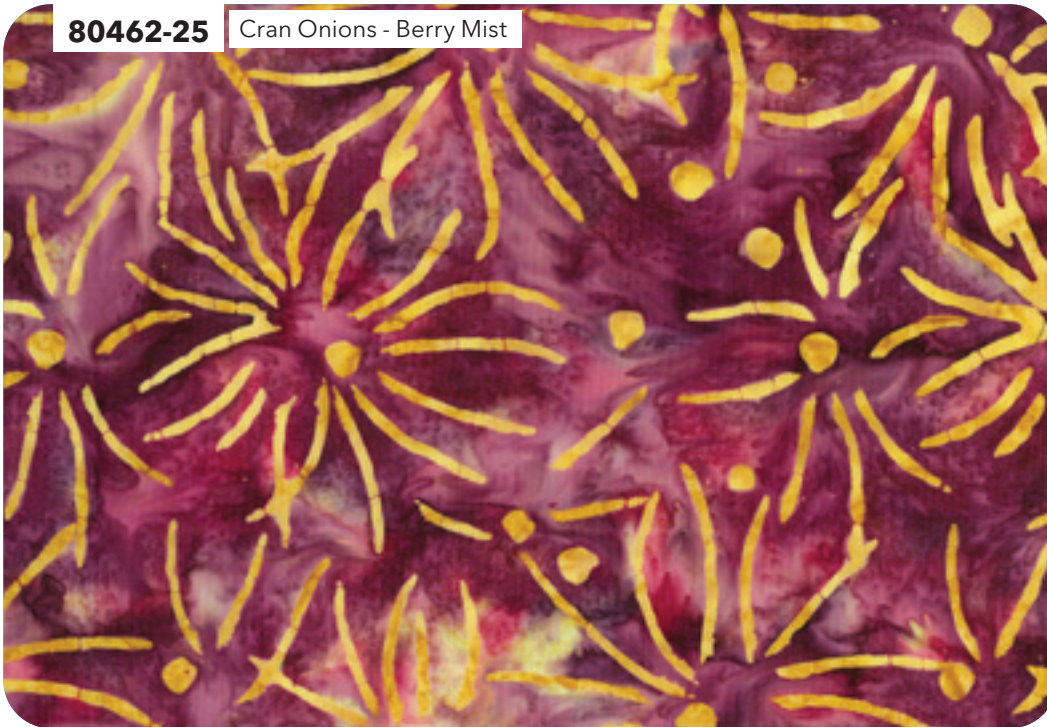

Cranberry Chutney

GOOSEBERRY

By Kenna Ogg of Madison Cottage Design

ESSENTIALS

80462-25 Cran Onions - Berry Mist

81000-155

81000-740

81300-27

81300-29

81500-77

80460-77 Arches - Avocado

80463-50 Prada Flowers - Buttercup

80463-72 Prada Flowers - Sage Daisies

80461-26 Dish Flowers - Crimson

80461-72 Dish Flowers - Kiwi

80463-94 Prada Flowers - Mossy Pine