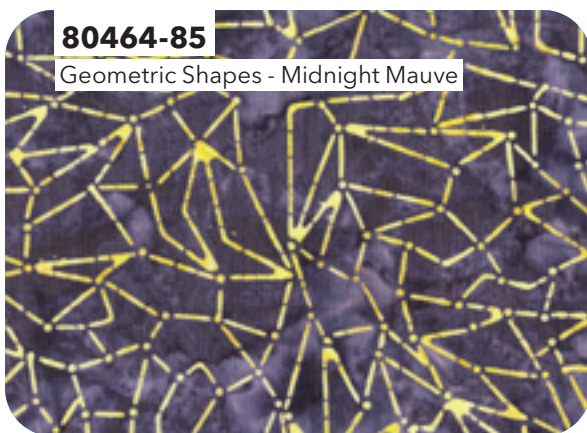

Cranberry Chutney

GREEN PLUM

By Kenna Ogg of Madison Cottage Design

ESSENTIALS

Cranberry Chutney | Entire Collection 20 pcs | Shipping December 2020
Order by July 25th 2020 | Scale approx. 40% | May 2020 Release