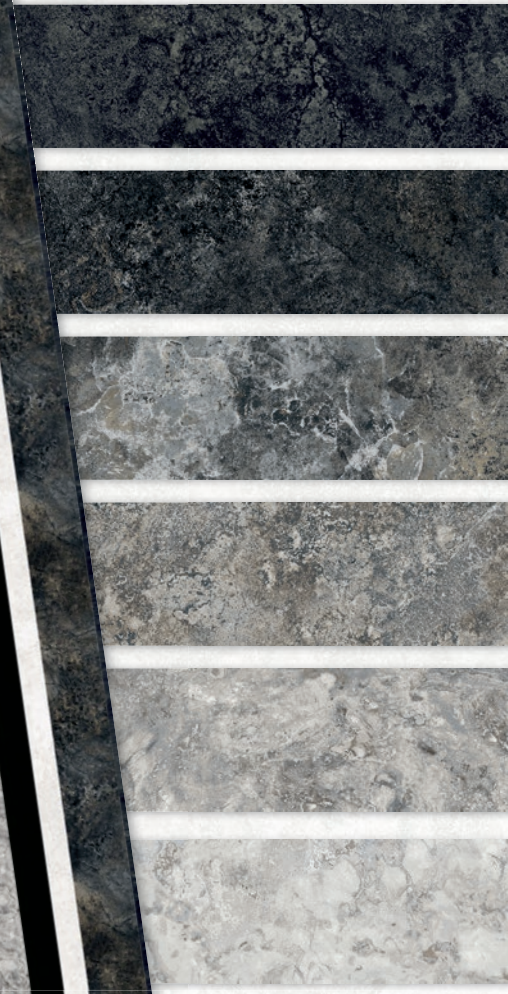

STONEHENGE  
by Linda Ludovico

# Gradations

GRAPHITE

Tartary • 61" x 73" • By Tammy Silvers of Tamarinis • [www.tamarinis.com](http://www.tamarinis.com)

Stonehenge Gradations precuts shown in Graphite colorway.

Stonehenge Gradations embodies an extensive range of basic stone textures. Seven Earth-inspired palettes including Ebony, Slate, Oxidized Copper, Iron Ore, Robin's Egg, Blue Planet and the newest colorway, Graphite. The progression of color and value in each palette can be used alone or in combination with other palettes. Stonehenge Gradations is supported by ongoing continuity as well as a full range of precuts in each colorway.