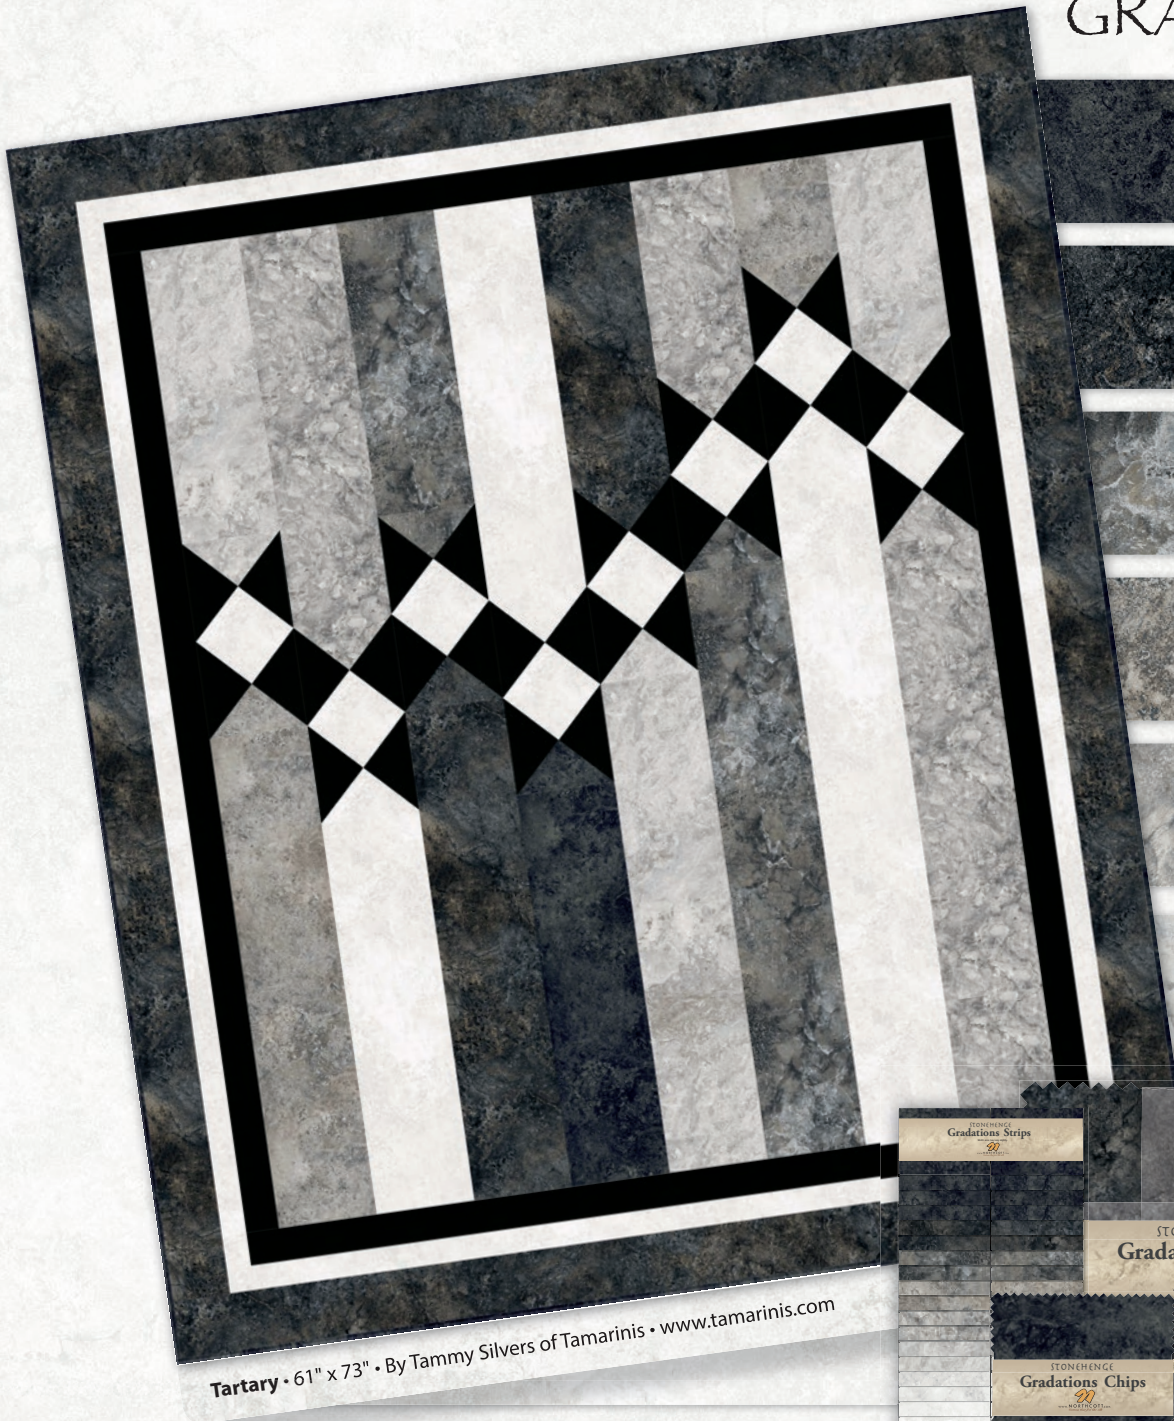

STONEHENGE  
by Linda Ludovico

# Gradations

GRAPHITE

Tartary • 61" x 73" • By Tammy Silvers of Tamarinis • [www.tamarinis.com](http://www.tamarinis.com)

Stonehenge Gradations precuts shown in Graphite colorway.

Stonehenge Gradations embodies an extensive range of basic stone textures. Seven Earth-inspired palettes including Ebony, Slate, Oxidized Copper, Iron Ore, Robin's Egg, Blue Planet and the newest colorway, Graphite. The progression of color and value in each palette can be used alone or in combination with other palettes. Stonehenge Gradations is supported by ongoing continuity as well as a full range of precuts in each colorway.