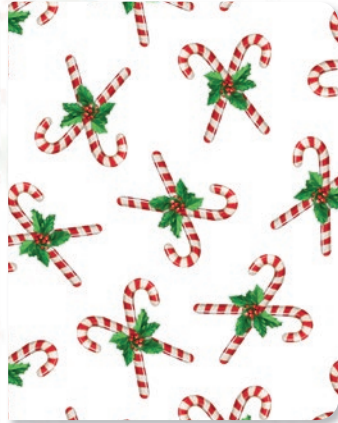

# JOLLY OLD ST. NICHOLAS

by Larry Jones

Jolly Old St. Nicholas offers a variety of classic Christmas prints that can work in combination with Northcott's ColorWorks Premium Solids line. The featured panel is digitally printed to capture the exquisite details in the beautifully illustrated artwork.

Woodland Winter features the artwork of renowned artist Elaine Maier. The digitally printed panel is characterized by beautifully detailed woodland animals viewing the North Star at twilight. The animal tossed print features the same motifs, while the snowflake prints offer a contrast of rich twilight blues.